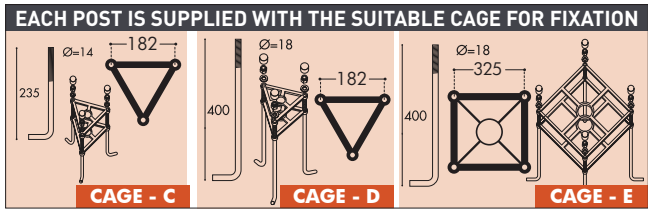

EKTOR 6000	
without door	000.384
with door	000.385
with door & box	000.386

	EKTOR 4500	AKILLE 4500
without door	000.374	000.424
with door	000.375	000.425
with door & box	000.376	000.426

	EKTOR 5000	AKILLE 5000
without door	000.377	000.427
with door	000.378	000.428
with door & box	000.379	000.429