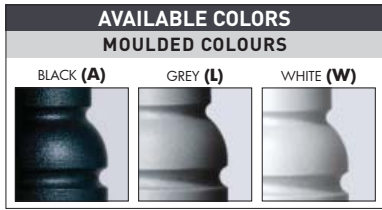

EKTOR 6000	
without door	000.384
with door	000.385
with door & box	000.386

	EKTOR 4500	AKILLE 4500
without door	000.374	000.424
with door	000.375	000.425
with door & box	000.376	000.426

	EKTOR 5000	AKILLE 5000
without door	000.377	000.427
with door	000.378	000.428
with door & box	000.379	000.429