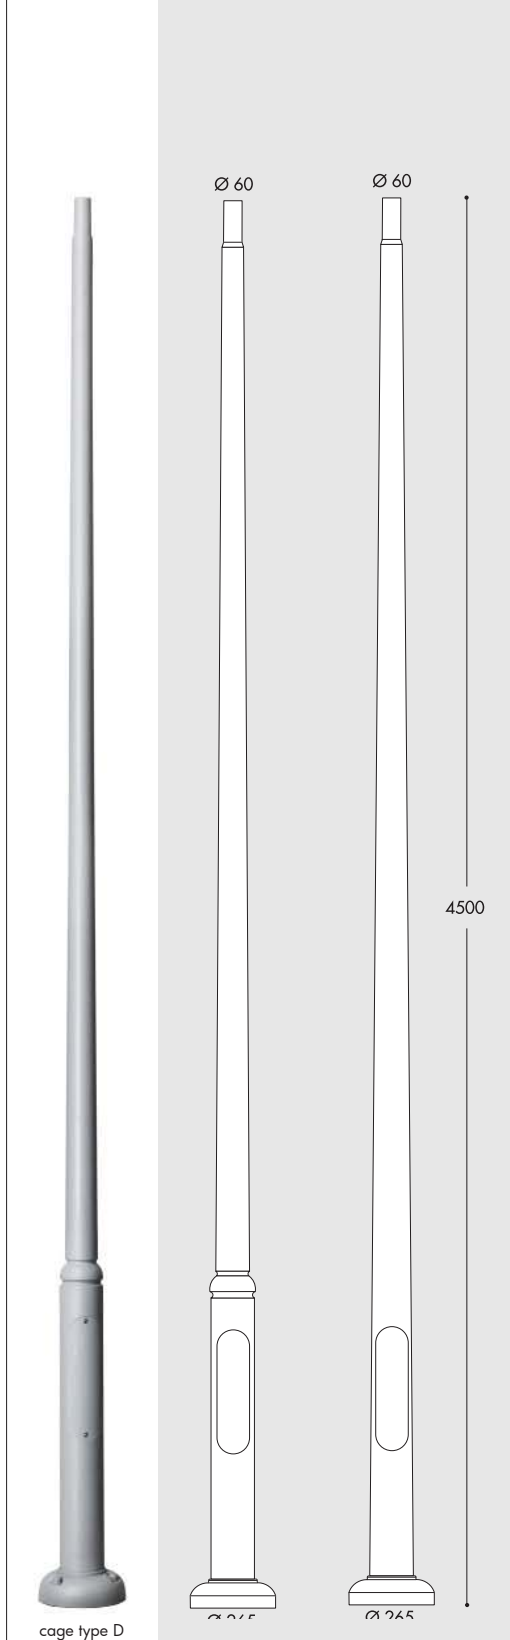

MODERN POLES

	EKTOR 4000	AKILLE 4000
without door	000.371	000.421
with door	000.372	000.422
with door & box	000.373	000.423

EACH POST IS SUPPLIED WITH THE SUITABLE CAGE FOR FIXATION

EKTOR 2500	
without door	000.361
with door	000.362
with door & box	000.363

EKTOR 3000	AKILLE 3000	
without door	000.364	000.414
with door	000.365	000.415
with door & box	000.366	000.416

EKTOR 3500	AKILLE 3500	
without door	000.367	000.417
with door	000.368	000.418
with door & box	000.369	000.419

EKTOR 6000	
without door	000.384
with door	000.385
with door & box	000.386

	EKTOR 4500	AKILLE 4500
without door	000.374	000.424
with door	000.375	000.425
with door & box	000.376	000.426

	EKTOR 5000	AKILLE 5000
without door	000.377	000.427
with door	000.378	000.428
with door & box	000.379	000.429

Ø 60mm

FULLY MODULAR

The unique 60mm hub allows thousands of different possible combinations to create your perfect outdoor light fitting.