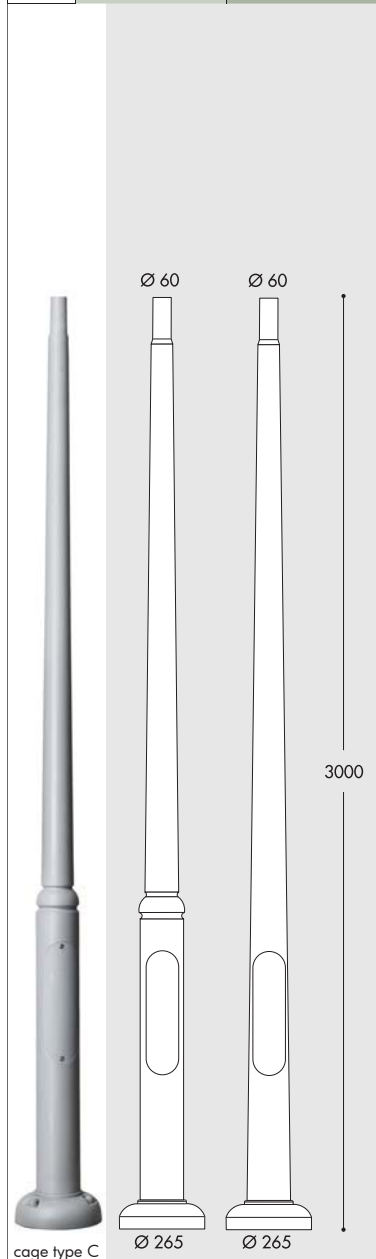

MODERN POLES

	EKTOR 4000	AKILLE 4000
without door	000.371	000.421
with door	000.372	000.422
with door & box	000.373	000.423

EACH POST IS SUPPLIED WITH THE SUITABLE CAGE FOR FIXATION

EKTOR 2500	
without door	000.361
with door	000.362
with door & box	000.363

EKTOR 3000	AKILLE 3000	
without door	000.364	000.414
with door	000.365	000.415
with door & box	000.366	000.416

EKTOR 3500	AKILLE 3500	
without door	000.367	000.417
with door	000.368	000.418
with door & box	000.369	000.419

EKTOR 6000	
without door	000.384
with door	000.385
with door & box	000.386

	EKTOR 4500	AKILLE 4500
without door	000.374	000.424
with door	000.375	000.425
with door & box	000.376	000.426

	EKTOR 5000	AKILLE 5000
without door	000.377	000.427
with door	000.378	000.428
with door & box	000.379	000.429

Ø 60mm

FULLY MODULAR

The unique 60mm hub allows thousands of different possible combinations to create your perfect outdoor light fitting.