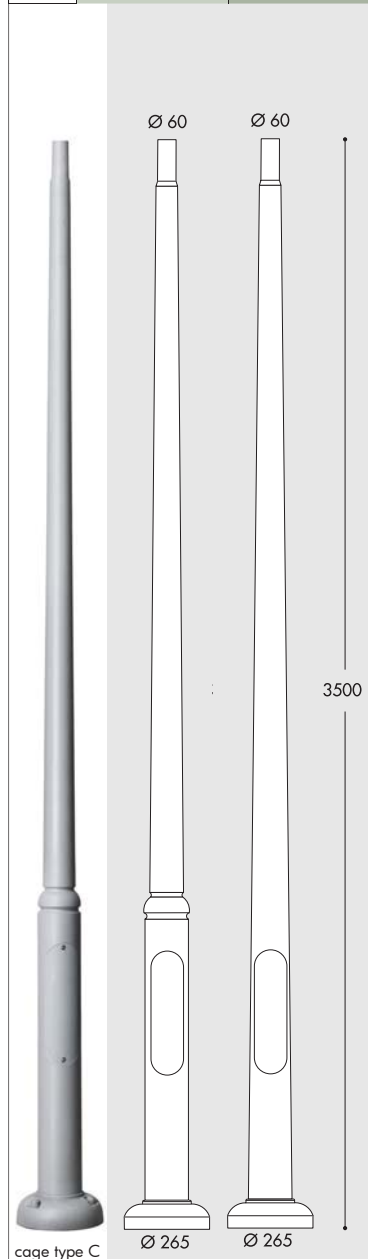

MODERN POLES

	EKTOR 4000	AKILLE 4000
without door	000.371	000.421
with door	000.372	000.422
with door & box	000.373	000.423

EACH POST IS SUPPLIED WITH THE SUITABLE CAGE FOR FIXATION

EKTOR 2500	
without door	000.361
with door	000.362
with door & box	000.363

EKTOR 3000	AKILLE 3000	
without door	000.364	000.414
with door	000.365	000.415
with door & box	000.366	000.416

EKTOR 3500	AKILLE 3500	
without door	000.367	000.417
with door	000.368	000.418
with door & box	000.369	000.419

EKTOR 6000	
without door	000.384
with door	000.385
with door & box	000.386

	EKTOR 4500	AKILLE 4500
without door	000.374	000.424
with door	000.375	000.425
with door & box	000.376	000.426

	EKTOR 5000	AKILLE 5000
without door	000.377	000.427
with door	000.378	000.428
with door & box	000.379	000.429

Ø 60mm

FULLY MODULAR

The unique 60mm hub allows thousands of different possible combinations to create your perfect outdoor light fitting.