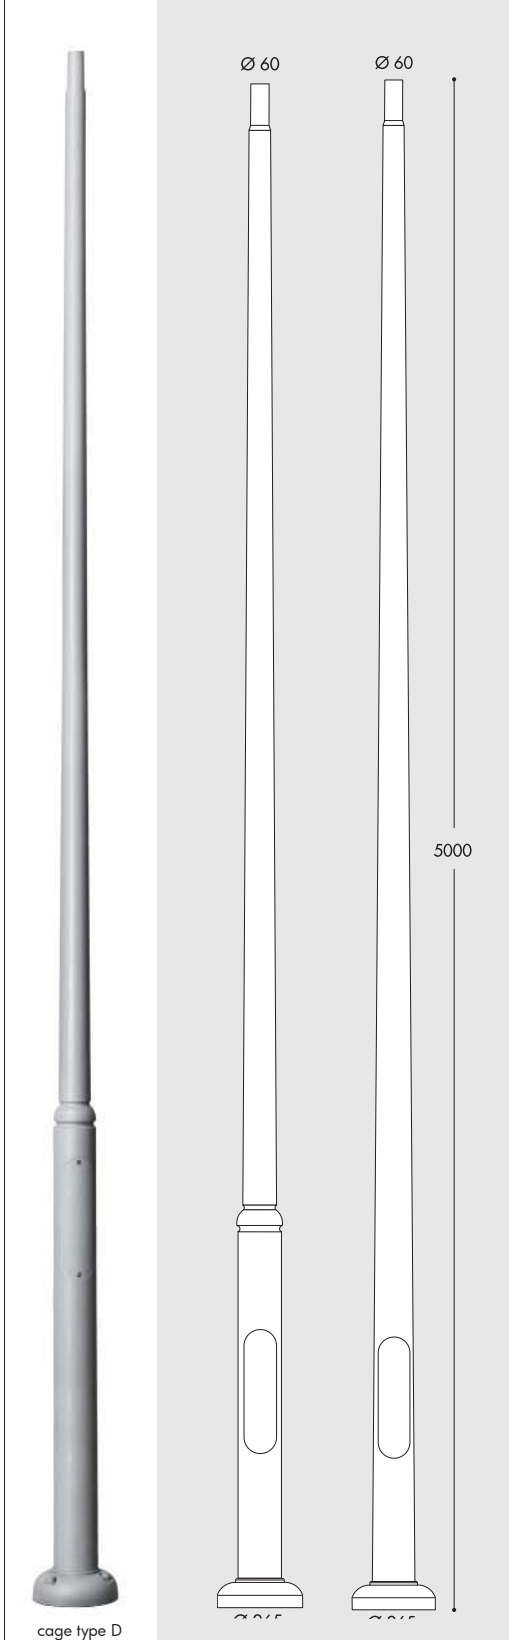

MODERN POLES

	EKTOR 4000	AKILLE 4000
without door	000.371	000.421
with door	000.372	000.422
with door & box	000.373	000.423

EACH POST IS SUPPLIED WITH THE SUITABLE CAGE FOR FIXATION

EKTOR 2500	
without door	000.361
with door	000.362
with door & box	000.363

EKTOR 3000	AKILLE 3000	
without door	000.364	000.414
with door	000.365	000.415
with door & box	000.366	000.416

EKTOR 3500	AKILLE 3500	
without door	000.367	000.417
with door	000.368	000.418
with door & box	000.369	000.419

EKTOR 6000	
without door	000.384
with door	000.385
with door & box	000.386

	EKTOR 4500	AKILLE 4500
without door	000.374	000.424
with door	000.375	000.425
with door & box	000.376	000.426

	EKTOR 5000	AKILLE 5000
without door	000.377	000.427
with door	000.378	000.428
with door & box	000.379	000.429

Ø 60mm

FULLY MODULAR

The unique 60mm hub allows thousands of different possible combinations to create your perfect outdoor light fitting.