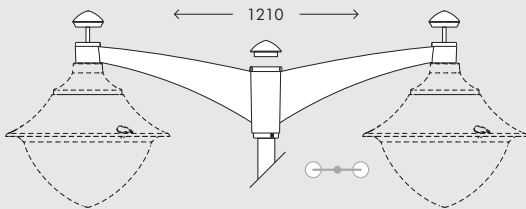

MIDIPILAR SYSTEM 3L

000.000.A30

Ø60

suitable for:
VIVI 400 - ECOVIVI 400
GLOBE 400

PILAR SYSTEM 2L

000.000.P20

Ø60

suitable for:
VIVI 500 - ECOVIVI 500
GLOBE 500

Ø 60mm

FULLY MODULAR

The unique 60mm hub allows thousands of different possible combinations to create your perfect outdoor light fitting.