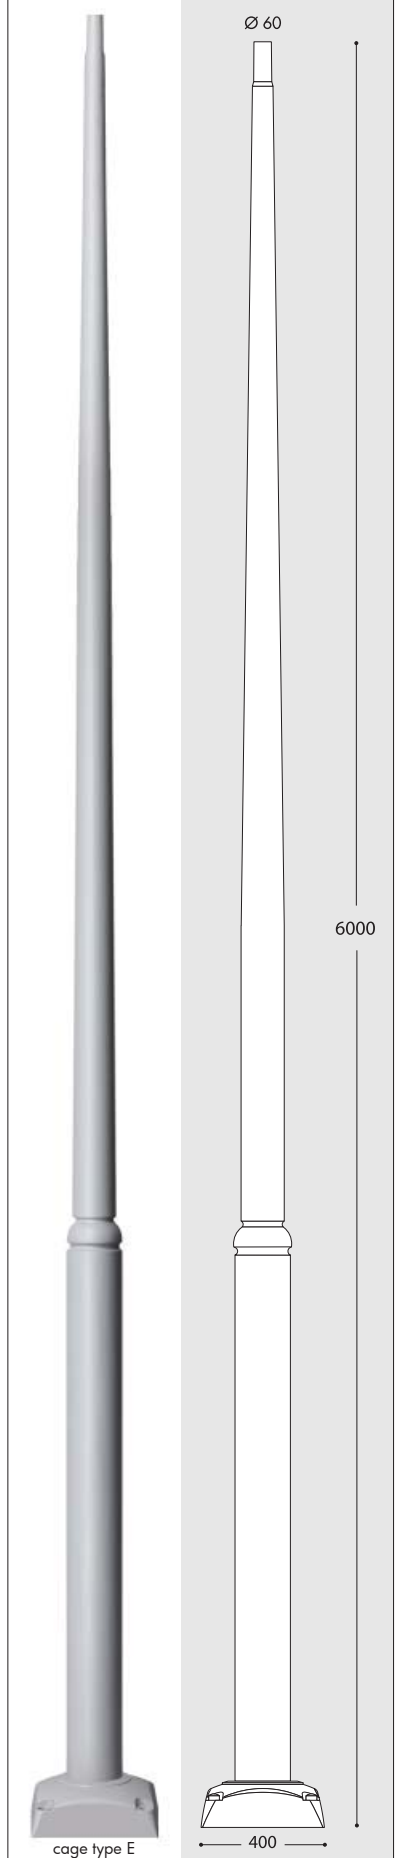

MODERN POLES

	EKTOR 4000	AKILLE 4000
without door	000.371	000.421
with door	000.372	000.422
with door & box	000.373	000.423

EACH POST IS SUPPLIED WITH THE SUITABLE CAGE FOR FIXATION

EKTOR 2500	
without door	000.361
with door	000.362
with door & box	000.363

EKTOR 3000	AKILLE 3000	
without door	000.364	000.414
with door	000.365	000.415
with door & box	000.366	000.416

EKTOR 3500	AKILLE 3500	
without door	000.367	000.417
with door	000.368	000.418
with door & box	000.369	000.419

EKTOR 6000	
without door	000.384
with door	000.385
with door & box	000.386

	EKTOR 4500	AKILLE 4500
without door	000.374	000.424
with door	000.375	000.425
with door & box	000.376	000.426

	EKTOR 5000	AKILLE 5000
without door	000.377	000.427
with door	000.378	000.428
with door & box	000.379	000.429