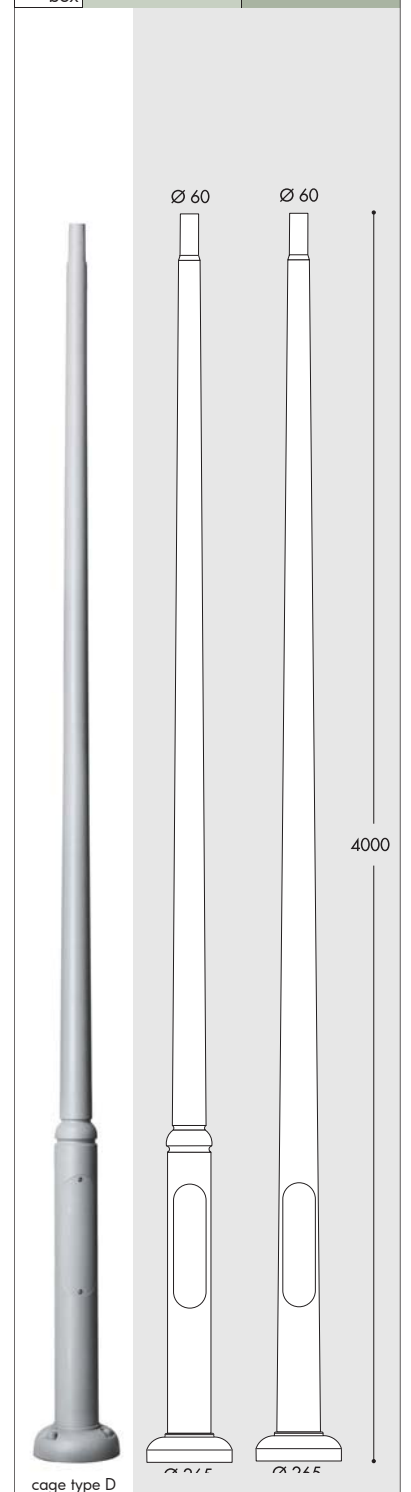

MODERN POLES

	EKTOR 4000	AKILLE 4000
without door	000.371	000.421
with door	000.372	000.422
with door & box	000.373	000.423

EACH POST IS SUPPLIED WITH THE SUITABLE CAGE FOR FIXATION

EKTOR 2500	
without door	000.361
with door	000.362
with door & box	000.363

EKTOR 3000	AKILLE 3000	
without door	000.364	000.414
with door	000.365	000.415
with door & box	000.366	000.416

EKTOR 3500	AKILLE 3500	
without door	000.367	000.417
with door	000.368	000.418
with door & box	000.369	000.419

EKTOR 6000	
without door	000.384
with door	000.385
with door & box	000.386

	EKTOR 4500	AKILLE 4500
without door	000.374	000.424
with door	000.375	000.425
with door & box	000.376	000.426

	EKTOR 5000	AKILLE 5000
without door	000.377	000.427
with door	000.378	000.428
with door & box	000.379	000.429

Ø 60mm

FULLY MODULAR

The unique 60mm hub allows thousands of different possible combinations to create your perfect outdoor light fitting.